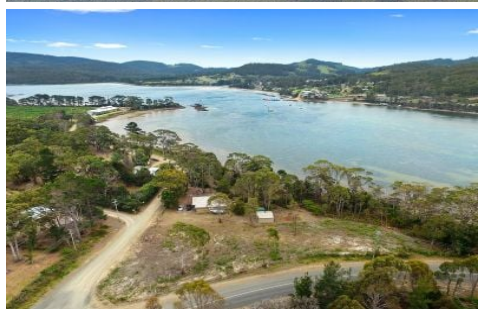

### 98 White Beach Road White Beach TAS

This mostly flat block has been recently cleared and is ready for a 2020 build (stca). With the beach only a short stroll away will you create a lifestyle for yourself or develop for financial gain (stca)?

The generous land size gives you many options. Option 1 could be to create a spectacular family home, or option 2 to build multiple dwellings for rental income or sale (stca) or yet another option to hold for long term gain. In the meantime pitch a tent or bring a caravan for weekend getaways.