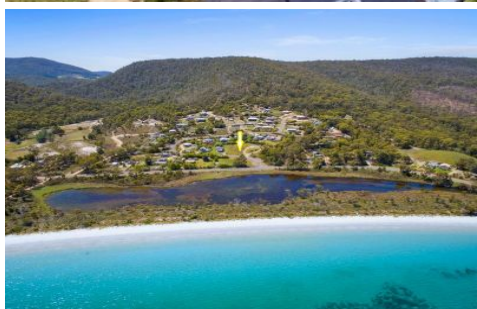

## 8A Lagoon Road WHITE BEACH TAS

Affordable land close to the beach. Bring the camper and start enjoying this building allotment. Pack the sunscreen, kayaks, bathers, Ski biscuits, boat and fishing gear. Bring the eski, and portable BBQ and start living the life you want to live.

- Blank canvas to build your dream beach house (stca)
- Power close by
- Mainly cleared land
- Approximately quarter of an acre
- Short stroll to the beach

Located only a few minutes drive from the boat ramp, shops, school, medical. Approx. 1hr 30 mins from Hobart and well worth the drive.