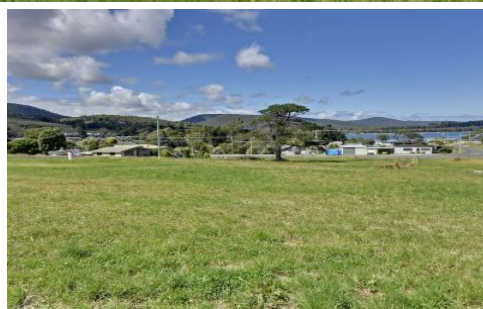

## 7 Kormos Drive NUBEENA TAS

A great opportunity to purchase an affordable parcel of fertile land. This huge 2735 sqm block is cleared and ready to build on, set in a quiet cul-de-sac with a sunny aspect and water views.

- Short walking distance to all the local amenities
- Great building site (stca) for building a forever home
- Beautiful beaches, great fishing and boat ramp close by
- Enjoy the relaxed holiday atmosphere that Nubeena offers