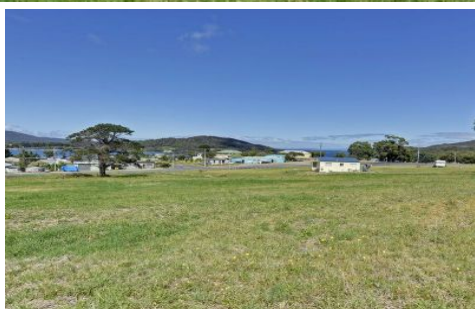

## 7 Kormos Drive NUBEENA TAS

A great opportunity to purchase an affordable parcel of fertile land. This huge 2735 sqm block is cleared and ready to build on, set in a quiet cul-de-sac with a sunny aspect and water views.

- Short walking distance to all the local amenities
- Great building site (stca) for building a forever home
- Beautiful beaches, great fishing and boat ramp close by
- Enjoy the relaxed holiday atmosphere that Nubeena offers

Get the plans ready, be quick and don't miss out on this great opportunity.

**Price** : \$ 75,000  
**Land Size** : 2735 sqm  
**View** : <https://www.katestoreyrealty.com.au/sale/tas/hobart-southern/nubeena/residential/land/8069344>