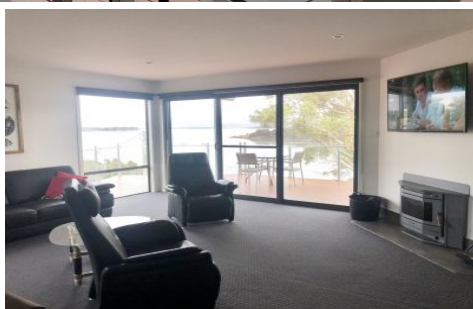

kate

reality

36 Lewisham Scenic Drive Lewisham TAS

1 2

Find peace and solitude in this stunning well-appointed home on Lewisham Scenic Drive. Magnificent water views over Jones Bay from the large timber deck.

Price : \$430 pw

View : <https://www.katestoreyrealty.com.au/lease/tas/hobart-southern/lewisham/residential/house/8052011>

- Large modern galley kitchen
- 1 generous sized bedroom with built-in robe and reverse cycle heatpump
- Spacious sun room + 2 modern large bathrooms
- Open-plan lounge and dining area
- Sliding glass doors leading out onto the deck
- undercover carport
- Electricity included