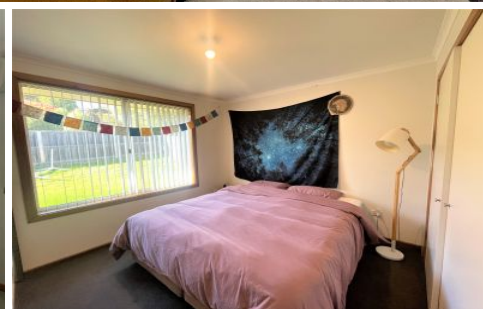

kate

reality

2/27 Cuthbertson Place Lenah Valley TAS

2 1 2

Situated in a quiet cul-de-sac in the highly sought after location of Lenah Valley, you will find this well set out 2 bedroom 1 bathroom unit.

View : <https://www.katestoreyrealty.com.au/lease/tas/hobart-southern/lenah-valley/residential/unit/7550205>

You will also enjoy the light and bright modern bathroom which includes shower, vanity and toilet.

The two bedrooms are queen in size and built-in robes complete these areas of the home.

Sophie Walden
0362653000