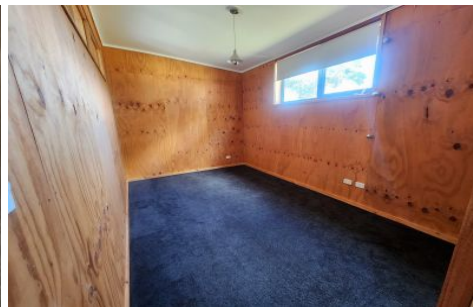

kate

reality

14a Riverdown Court Forcett TAS

2 1

Situated on a level semi rural block north facing this fully equipped unit boasts two generous sized bedrooms, with a combined living area, a commercial oven with a walk in pantry. There is a walk wardrobe that offers plenty of storage. There is a wood heater to keep you warm on those cold days. Low maintenance yard.

View : <https://www.katestoreyrealty.com.au/lease/tas/hobart-southern/forcett/residential/unit/7384274>

Important items to note:

- This unit is on a shared block with another tenancy
- Suitable for singles or couples
- Pets will not be considered
- 12 Month lease on offer
- This property comes equipped with a fridge and washing machine