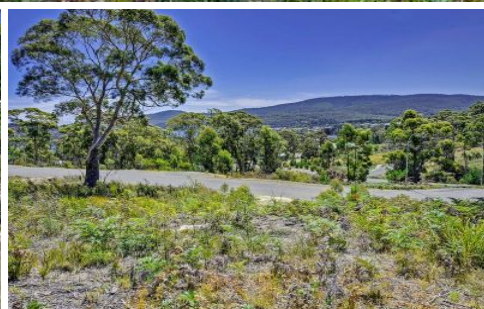

kate

reality

7 Mundy Court NUBEENA TAS

- Build your dream home (stca)
- Power close by at the boundary of the block
- Sealed road and close to everything Nubeena has to offer

Perched up high with some water views of Parsons Bay and only minutes away to all services is this generous sized 1096 sqm allotment.

Local activities range from boating and fishing to some of the best wilderness and bush walking in Tasmania. There is world class diving at Eaglehawk Neck and surfing at Roaring Beach - or Shipsterns Bluff for the more adventurous.