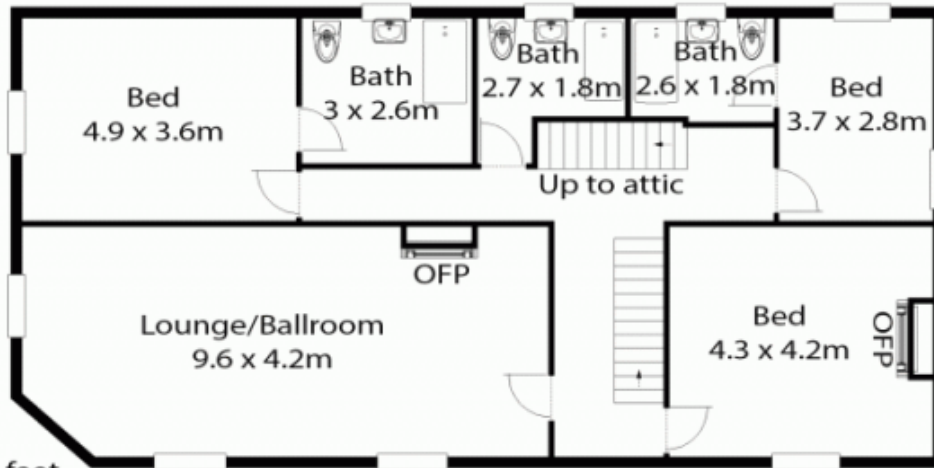

kate

reality

26 Somerville Street SORELL TAS

5 6 4

Building Size : 41 sqm
Land Size : 1178 sqm
View : <https://www.katestoreyrealty.com.au/sale/tas/hobart-southern/sorell/residential/house/7314738>

Kate Storey Realty
0362536095

Bluebell Inn
 26 Somerville Street, Sorell
 Tasmania 7172

Ground Floor

(Cellar:
 5.8 x 4.2m
 ceiling height
 1.95m)

Ceiling height
 Ground floor 11 feet
 First floor 10 feet

First Floor

Approximate Internal Area: 380 m²
Approximate Land Area: 1178 m²