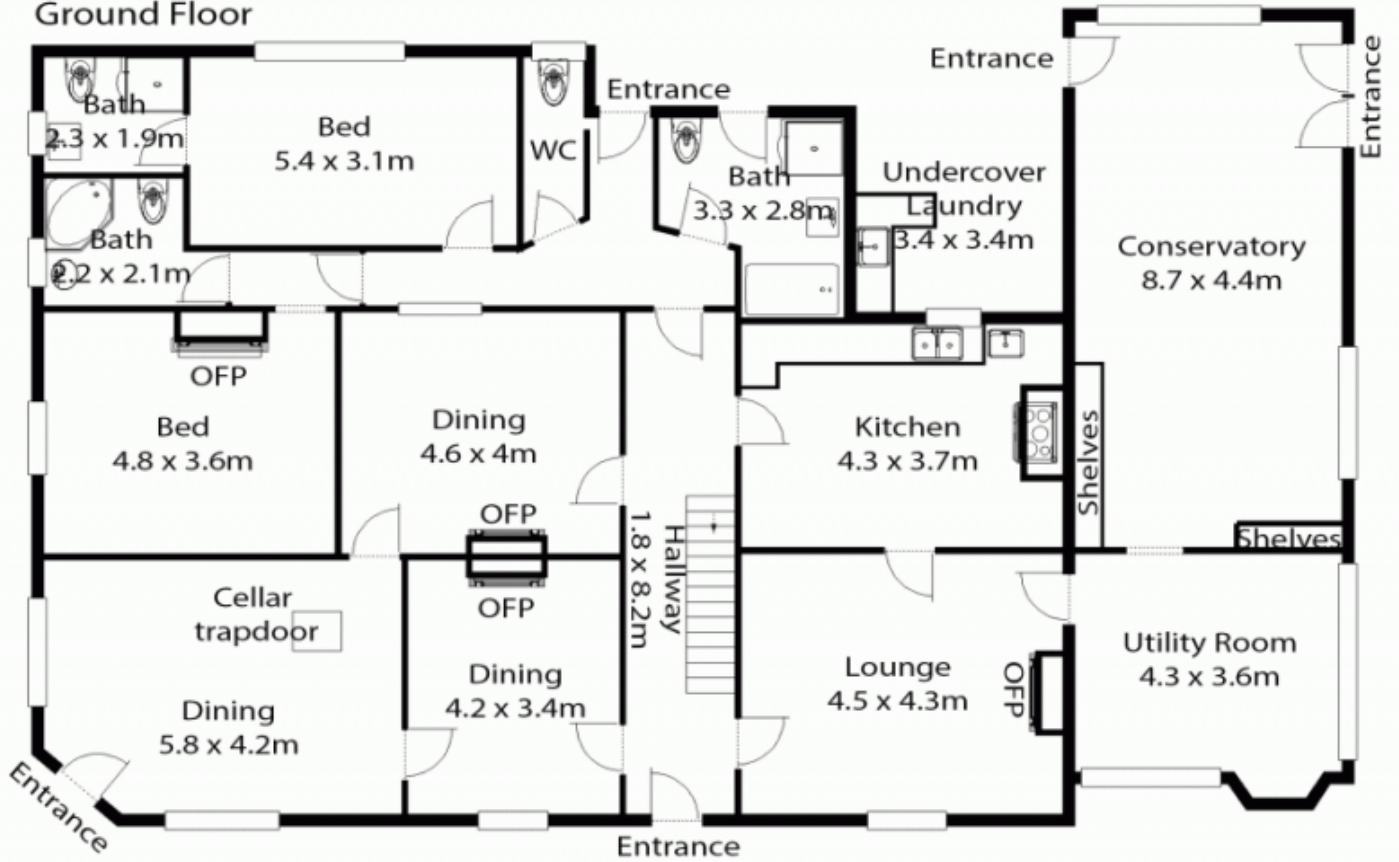

kate

reality

26 Somerville Street SORELL TAS

5 6 4

Building Size : 41 sqm
Land Size : 1178 sqm
View : <https://www.katestoreyrealty.com.au/sale/tas/hobart-southern/sorell/residential/house/7314738>

Kate Storey Realty
0362536095

Bluebell Inn
 26 Somerville Street, Sorell
 Tasmania 7172

Ground Floor

(Cellar:
 5.8 x 4.2m
 ceiling height
 1.95m)

Ceiling height
 Ground floor 11 feet
 First floor 10 feet

First Floor

Approximate Internal Area: 380 m²
Approximate Land Area: 1178 m²