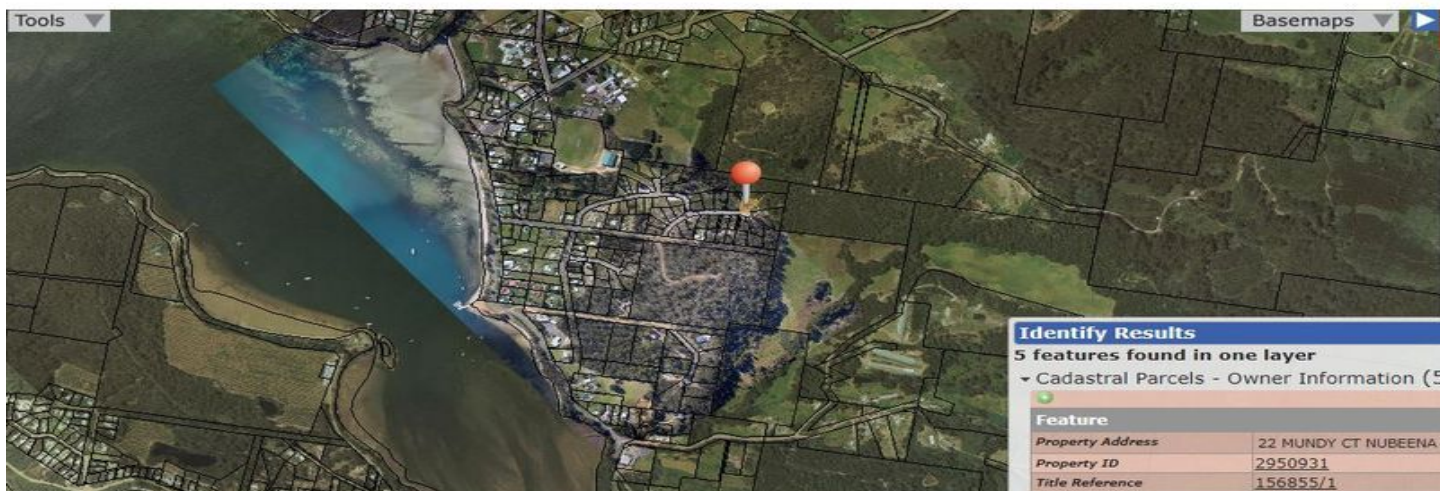

kate

reality

Identify Results	
5 features found in one layer	
▼ Cadastral Parcels - Owner Information (5)	
Feature	
Property Address	22 MUNDY CT NUBEENA
Property ID	2950931
Title Reference	156855/1

Identify Results	
One feature found in one layer	
▼ Cadastral Parcels - Owner Information (one fea	
Feature	
Property Address	22 MUNDY CT NUBEENA TAS 7184
Property ID	2950931
Title Reference	156855/1

22 Mundy Court NUBEENA TAS

If you're looking for a place to spend the long weekends or build a home (stca), you can't go past this wallet friendly gem.

You will have plenty of room to make plans on this 1019 m2 allotment

In the hub on Nubeena where it all happens, you will be positioned well under 5 minutes' drive away from all this sleepy little town has to offer.

Bendigo Bank, Medical Centre, Pharmacy, Iga and Australia Post Office are only some of the many businesses you will find in Nubeena.

Popular holiday spot and great local community, relax and enjoy, excellent fishing, bush walking, sight-seeing and

Land Size : 1019 sqm
View : <https://www.katestoreyrealty.com.au/sale/tas/hobart-southern/nubeena/residential/land/7176032>