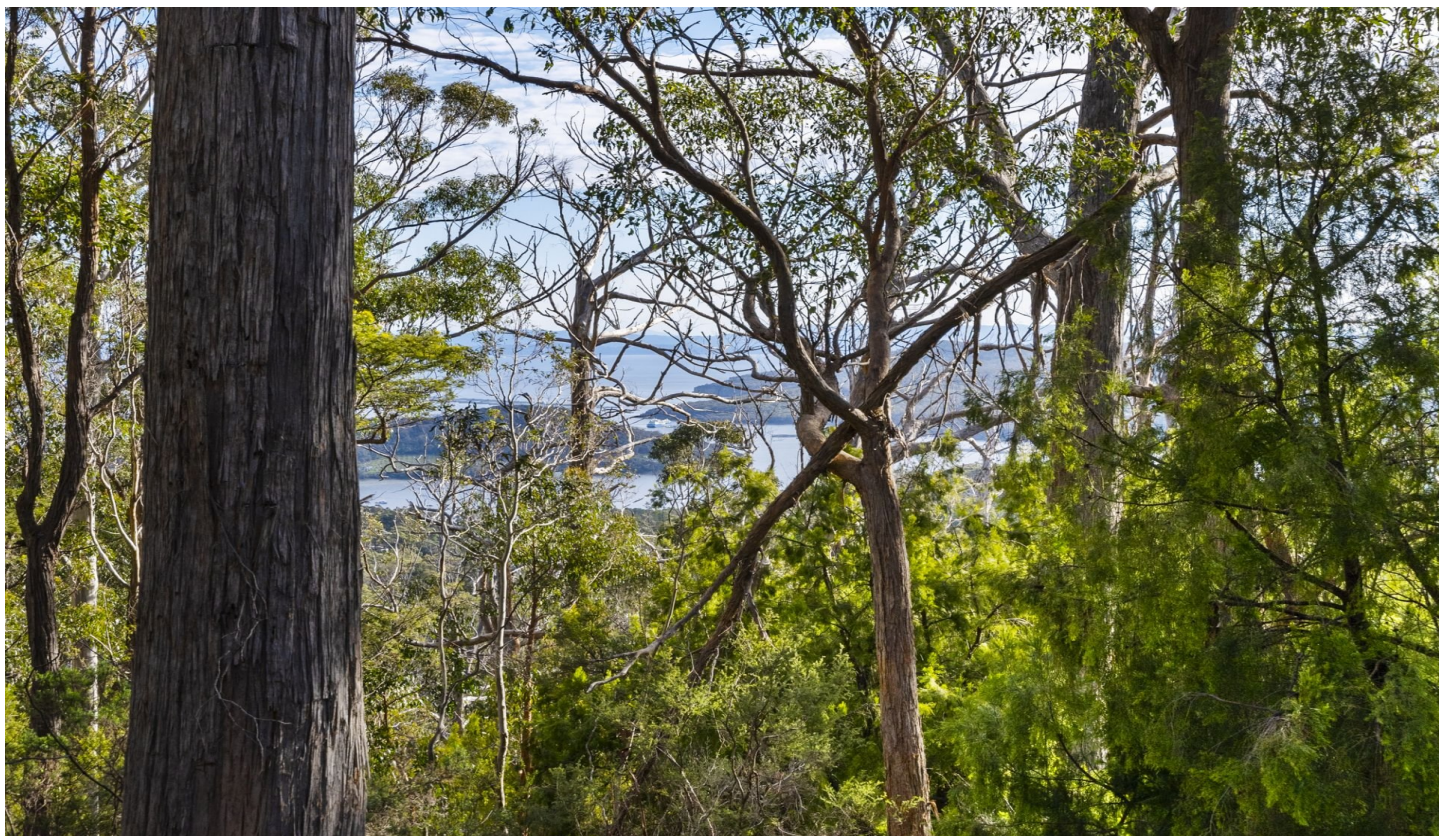

kate

reality

Lot 4 Tip Road Nubeena TAS

A sanctuary of pristine native forest, sandstone ledges, and a tranquil creek, perfectly situated to capture the best of nature's splendor. Immerse yourself in the serenity and seclusion that this remarkable parcel of land offers, all while being conveniently close to the charming coastal town of Nubeena.

- Explore a stunning 6-hectare (approx. 14.5 acres) of wonderland of pristine forest, where every corner reveals the enchanting beauty of native wildlife, birdlife, and diverse flora and fauna.

- Scenic Aspects. Enjoy the captivating views from the north and westerly aspects of the property

- Ultimate Tranquility. Experience the peace and quiet, surrounded by abundant native wildlife and the soothing

Price : Offers Over \$398,000
Land Size : 6 ha
View : <http://www.katestoreyrealty.com.au/sale/tas/hobart-southern/nubeena/residential/land/8092246>